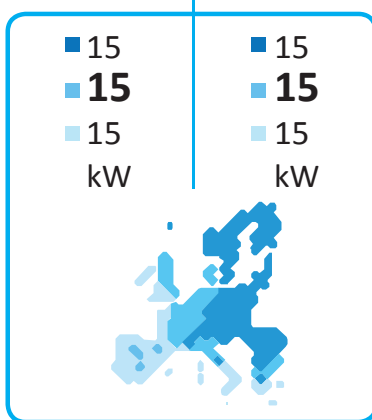

Thermia

Diplomat Duo Inverter

A⁺⁺

A

Thermia

Diplomat Duo Inverter

55 °C

35 °C

A⁺⁺

A⁺⁺

Thermia

Diplomat Duo Inverter

A⁺⁺⁺

A