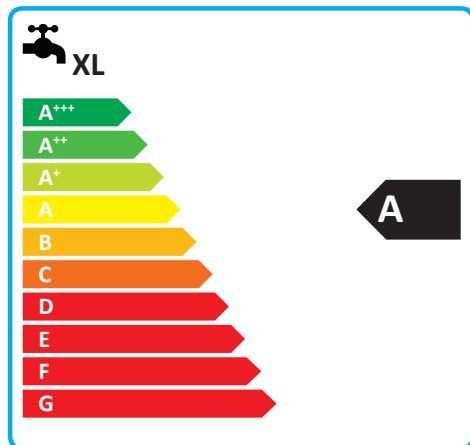

A⁺⁺

Thermia

Diplomat Duo Inverter

A⁺⁺⁺

A